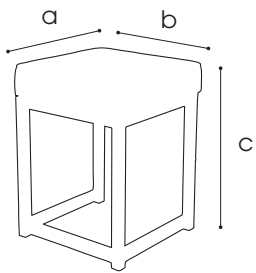

## Dimensions

a 35 cm  
b 35 cm  
c 46 cm

## Frame

- ✓ Steel 1,2 mm
- ✓ Tube size 25 x 25 mm

### Seats

- |              |              |                             |
|--------------|--------------|-----------------------------|
| ✓ Dimensions | Fabrics      | a 350 mm - b 350 cm - 80 mm |
|              | Hardcore     | a 350 mm - b 350 cm - 12 mm |
|              | Bamboo       | a 350 mm - b 350 cm - 20 mm |
| ✓ Material   | Linen        | indoor                      |
|              | Faux leather | indoor                      |
|              | Hardcore     | in- & outdoor               |
|              | Bamboo       | indoor                      |
|              | Subrella     | in- & outdoor               |