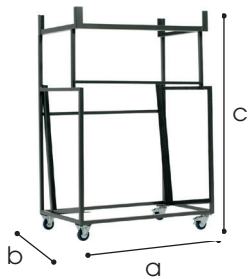

Kubo Wall

Powder-coated steel stackable party table
with tabletop

Dimensions

- a 110 cm
90 cm
74 cm
- b 120 cm
- c 35 cm

Frame

- ✓ Steel 1,2 mm
- ✓ Tube size 30 x 30 mm
- ✓ Coating powdercoating white or black

Hardcore

✓ Material Laminated hardcore compact 12 mm for in- & out door use

✓ Dimensions 350 x 1200 x 12 mm OR 700 x 1200 x 12 mm

✓ Colour

Chipboard

✓ Material Melamine faced chipboard 18 mm for indoor use

✓ Dimensions 350 x 1200 x 18 mm OR 700 x 1200 x 18 mm

✓ Colour

Cleaf

✓ Material Melamine faced chipboard 10 mm for indoor use

✓ Dimensions 350 x 1200 x 10 mm OR 700 x 1200 x 10 mm

✓ Colour

✓ Material

Steel

✓ Dimensions

a 127 cm - b 81 cm - c 195 cm

✓ Coating

Hammerscale grey powdercoating

✓ Features

Stores 10 tables (tabletops included)

Fitted with vulcanised wheels, 125 mm dia

2 braked swing-wheels + 2 fixed wheels