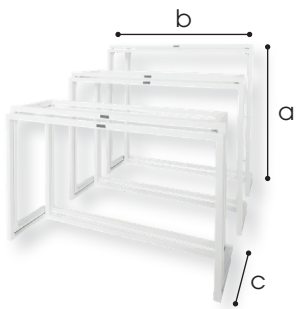

Kubo Wall

Powder-coated steel stackable party table
with tabletop

Dimensions

- a 110 cm
90 cm
74 cm
- b 120 cm
- c 35 cm

Frame

- ✓ Steel 1,2 mm
- ✓ Tube size 30 x 30 mm
- ✓ Coating powdercoating white or black

Features

- ✓ Interchangeable table top
- ✓ Stackable
- ✓ Indoor use

Colours

White

Black

Table tops

Bamboo

- ✓ Material Bamboo
Bamboo is 27% stronger than oak and 50% more water-resistant
Insect- and mould resistant, no knots
Not treated
- ✓ Dimensions 700 x 700 x 20 mm
- ✓ Surface Naturel (optional lacquer coating)
- ✓ Indoor use

Hardcore

✓ Material Laminated hardcore compact 12 mm for in- & out door use

✓ Dimensions 350 x 1200 x 12 mm OR 700 x 1200 x 12 mm

✓ Colour

Chipboard

✓ Material Melamine faced chipboard 18 mm for indoor use

✓ Dimensions 350 x 1200 x 18 mm OR 700 x 1200 x 18 mm

✓ Colour

Cleaf

✓ Material Melamine faced chipboard 10 mm for indoor use

✓ Dimensions 350 x 1200 x 10 mm OR 700 x 1200 x 10 mm

✓ Colour

✓ Material

Steel