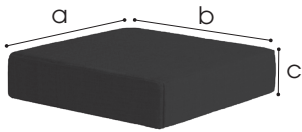

Kubo Bar

Powder-coated steel barstool
with interchangeable seat

Dimensions

- a 35 cm
- b 35 cm
- c 79 cm

Frame

- ✓ Steel
- ✓ Tube size 25 x 25 mm
- ✓ Coating powdercoating
white or black

Features

- ✓ Black plastic feet
- ✓ Aluminium footrest fixed
with 2 screws
- ✓ Interchangeable seat

Certificates

- ✓ Linen fabric: EN ISO 12947-2: 1998, Martindale
- ✓ Faux leather: EN ISO 12947-2: 1998, Martindale
- ✓ Indoor use

Colours

White

Black

Add-ons

H-Connector

- ✓ Features To stack Kubo Bar

Seats

Bamboo

- ✓ Material Bamboo
Bamboo is 27% stronger than oak and
50% more water-resistant
Insect- and mould resistant, no knots
- ✓ Dimensions 350 x 350 x 20 mm

Fabric

- ✓ Dimensions Fabrics: a 350 mm - b 350 mm - c 80 mm
Hardcore: a 350 mm - b 350 mm - c 12 mm
- ✓ Material Linen indoor
Faux leather indoor
Hardcore in- & outdoor