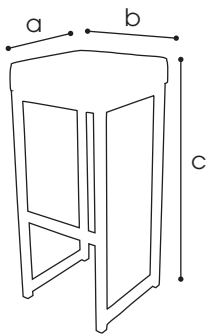

Kubo Bar

Powder-coated steel barstool
with interchangeable seat

Dimensions

- a 35 cm
- b 35 cm
- c 79 cm

Frame

- ✓ Steel
- ✓ Tube size 25 x 25 mm
- ✓ Coating powdercoating
white or black

Features

- ✓ Black plastic feet
- ✓ Aluminium footrest fixed
with 2 screws
- ✓ Interchangeable seat

Certificates

- ✓ Linen fabric: EN ISO 12947-2: 1998, Martindale
- ✓ Faux leather: EN ISO 12947-2: 1998, Martindale
- ✓ Indoor use

Colours

White

Black

Add-ons

H-Connector

- ✓ Features To stack Kubo Bar

Seats

Bamboo

- ✓ Material Bamboo
Bamboo is 27% stronger than oak and
50% more water-resistant
Insect- and mould resistant, no knots
- ✓ Dimensions 350 x 350 x 20 mm

Fabric

- ✓ Dimensions Fabrics: a 350 mm - b 350 mm - c 80 mm
Hardcore: a 350 mm - b 350 mm - c 12 mm
- ✓ Material Linen indoor
Faux leather indoor
Hardcore in- & outdoor