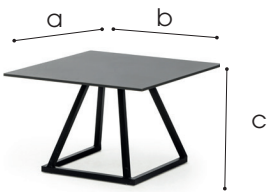

## Dimensions

- a 70 cm or  
dia 80 cm
- b 70 cm
- c 45 cm

## Frame

- ✓ Aluminium lightweight 2 mm
- ✓ Tube size 30 x 30 mm
- ✓ Coating Polyester TGIC powder coating for outdoor use

### Cleaf

✓ Material Melamine faced chipboard 10 mm for indoor use

✓ Dimensions 700 x 700 x 10 mm

✓ Colour

### Trolley

✓ Material Steel

✓ Dimensions 127 x 89 x 128 cm

✓ Coating Hammerscale grey powdercoating

✓ Features Stores 10 tables (tabletops included)  
Fitted with vulcanised wheels, 125 mm dia  
2 braked swing-wheels + 2 fixed wheels  
3 functions: transportation - storage - protection