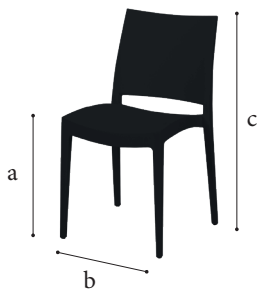

# Jade

Stackable chair in polypropylene for in & outdoor use

## Dimensions

- a 42 cm
- b 45 cm
- c 80 cm
- 2,90 kg
- H 45 cm

## Features

- ✓ Indoor & outdoor use (-10° till + 60°)
- ✓ Stackable: 10 high (15 pcs in trolley)
- ✓ Easy to clean (water & soap)
- ✓ UV-resistant
- ✓ Lightweight
- ✓ Also available with armrests

### Trolley

- ✓ Material Steel
- ✓ Coating Hammerscale grey powdercoating
- ✓ Dimensions a 149,5 - b 66 - c 180 cm
- ✓ Features
  - Stores 30 chairs
  - Fitted with vulcanised wheels, diam 10 cm
  - 2 braked swing-wheels + 2 fixed wheels
  - 3 functions: transportation, storage and protection