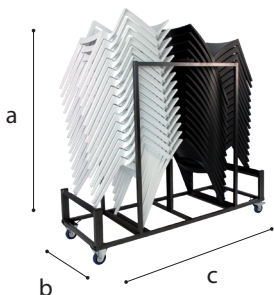

Add ons

Trolley

- ✓ Material Steel
- ✓ Coating Hammerscale grey powdercoating
- ✓ Dimensions a 149,5 - b 66 - c 180 cm
- ✓ Features
  - Stores 30 chairs
  - Fitted with vulcanised wheels, diam 10 cm
  - 2 braked swing-wheels + 2 fixed wheels
  - 3 functions: transportation, storage and protection