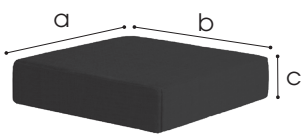

Kubo Cube

Powdercoated steel stool with removable seat

Dimensions

- a 35 cm
- b 35 cm
- c 46 cm

Frame

- ✓ Steel 1,2 mm
- ✓ Tube size 25 x 25 mm

Features

- ✓ Adjustable black plastic feet
- ✓ Aluminium footrest fixed with 2 screws
- ✓ Interchangeable seat

Certificates

- ✓ Linen fabric: EN ISO 12947-2: 1998, Martindale
- ✓ Faux leather: EN ISO 12947-2: 1998, Martindale

Colours

White

Black

Add-ons

Seats

- ✓ Dimensions

Linen	a 350 mm - b 350 cm - 80 mm
Hardcore	a 350 mm - b 350 cm - 12 mm
Bamboo	a 350 mm - b 350 cm - 20 mm
- ✓ Material

Linen	indoor
Faux leather	indoor
Hardcore	in- & outdoor
Bamboo	indoor

Linen

anthracite