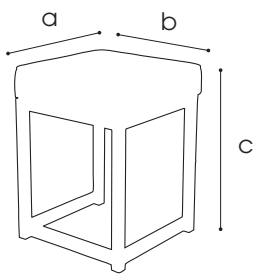

Kubo Cube

Powdercoated steel stool with removable seat

Dimensions

- a 35 cm
- b 35 cm
- c 46 cm

Frame

- ✓ Steel 1,2 mm
- ✓ Tube size 25 x 25 mm

Features

- ✓ Adjustable black plastic feet
- ✓ Aluminium footrest fixed with 2 screws
- ✓ Interchangeable seat

Linen	a 350 mm - b 350 cm - 80 mm
Hardcore	a 350 mm - b 350 cm - 12 mm
Bamboo	a 350 mm - b 350 cm - 20 mm
- ✓ Material

Linen	indoor
Faux leather	indoor
Hardcore	in- & outdoor
Bamboo	indoor

Linen

anthracite