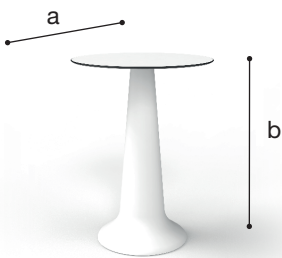

Vase Set

Polypropylene stackable table

Dimensions

a 80 cm
b 110 cm

Features

- ✓ Material Polypropylene
- ✓ Thickness 5 mm
- ✓ In- and outdoor use
- ✓ UV- and waterresistant, lightweight
- ✓ Stackable: 10 pcs
- ✓ Optional Lumen LED
- ✓ Handy built-in turn & click system

Set

Vase set consists of

Vase party

Vase dinner

Vase lounge

Vase light (Lumen LED not included)

Colours

White

Black

Tabletops

Hardcore

- ✓ Material Laminated hardcore compact 12 mm for in- & outdoor use
- ✓ Dimensions dia. 800 x12 mm
- ✓ Colours

white

black

Add-ons

Trolley

Lumen LED Light

- ✓ Dimensions diam 95 mm x 41,7 mm
- ✓ Weight 400 g
- ✓ Features Splashproof IP65
Remote control, magnet and plastic holder included
Total LED power 10 W
Beam angle 120°
Charging time 3-5 hours
Battery run time 8-15 hours
Assembly kit included
- ✓ Optional Charging case for 10 Lumen lights
Bluetooth box for Android app
Clamp
DMX controller