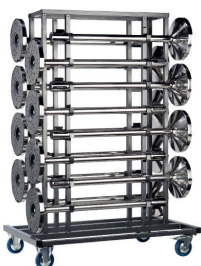

Elegance

Post in stainless steel

Dimensions

- a 95 cm
- b 160 cm
- 8,2 kg

Frame

- ✓ Material stainless steel, polished stainless steel brushed or brass
- ✓ Dimensions tube post diam 5x0,1 cm
foot diam. 31x01 cm
- ✓ Wall thickness 10 mm

Rope

- ✓ Colour burgundy, white, black or red velours
- ✓ Dimensions diam 3,5 cm
- ✓ The ends of the rope are fitted with clips to couple the posts

Add ons

Wall-attachment

- ✓ Colour stainless steel, stainless steel brushed or brass

Trolley

- ✓ Material Steel
- ✓ Coating Hammerscale grey powdercoating
- ✓ Dimensions 170x120x76 mm
- ✓ Features Stores 16 posts
Fitted with vulcanised wheels, diam 125 mm
2 braked swing-wheels + fixed wheels
3 functions: transportation, storage, protection