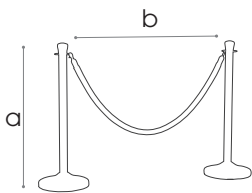

Elegance

Post in stainless steel

Dimensions

- a 95 cm
- b 160 cm
- 8,2 kg

Frame

- ✓ Material stainless steel, polished stainless steel brushed or brass
- ✓ Dimensions tube post diam 5x0,1 cm
foot diam. 31x01 cm
- ✓ Wall thickness 10 mm

Rope

- ✓ Colour burgundy, white, black or red velours
- ✓ Dimensions diam 3,5 cm
- ✓ The ends of the rope are fitted with clips to couple the posts

Add ons

Wall-attachment

- ✓ Colour stainless steel, stainless steel brushed or brass

Trolley

- ✓ Material Steel
- ✓ Coating Hammerscale grey powdercoating
- ✓ Dimensions 170x120x76 mm
- ✓ Features Stores 16 posts
Fitted with vulcanised wheels, diam 125 mm
2 braked swing-wheels + fixed wheels
3 functions: transportation, storage, protection