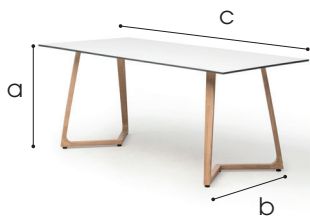

Wings Dinner

Dinner table in aluminium with oak decor

Dimensions

- a 74 cm
- b 80 cm
- c 180 cm

Frame

- ✓ Material aluminium (Quality:6063 / hardness: 11-13)
- ✓ Coating oak decor

Features

- ✓ In - and outdoor use
- ✓ Easy to install: no screwdrivers required
- ✓ Adjustable feet

Colours

Frame

Oak

Table tops

Bamboo

- ✓ Material Bamboo caramel
Bamboo is 27% stronger than oak and 50% more water-resistant
Insect- and mould resistant, no knots
Not treated
- ✓ Surface Natural (optional: lacquer coating)
- ✓ Dimensions 1800 x 800 x 20 mm
- ✓ Indoor use

Hardcore

- ✓ Material
- ✓ Dimensions
- ✓ Colour

Laminated hardcore compact: outdoor use
1800 x 800 x 12 mm

Chipboard

- ✓ Material
- ✓ Dimensions
- ✓ Colour

Melamine faced chipboard 18 mm for indoor use
1800 x 800 x 18 mm
MFCA18

Cleaf

- ✓ Material
- ✓ Dimensions
- ✓ Colour

Melamine faced chipboard for indoor use
1800 x 800 x 10 mm

Add-ons

Trolley

- ✓ Material
- ✓ Features

hammerscale grey coating
fitted with vulcanised wheels, diam 16 cm
2 braked swing-wheels + 2 fixed wheels
stores 10 tables
3 functions: transportation, storage and protection