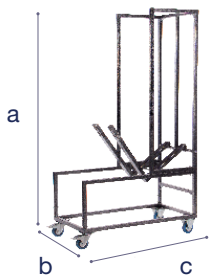

Trolley Stackchairs

Trolley for Budget, Diamond, Pearl, Scala & Spectra XL
stackchair

Dimensions

a 183 cm
b 56 cm
c 183 cm

Frame

- ✓ Material Steel
- ✓ Coating Hammerscale grey powdercoating

Features

- ✓ Fitted with vulcanised wheels, diam 100 mm or 125 mm
- ✓ 2 braked swing-wheels + 2 fixed wheels
- ✓ 3 functions: to transport, to store and protect
- ✓ Can hold 15 - 20 chairs
- ✓ Knock-down trolley