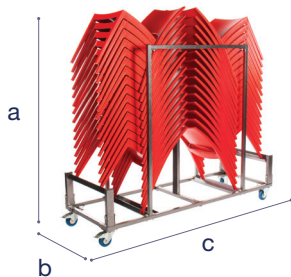

Trolley Stackchairs

Trolley for June, Jade & Trix stackchair

Dimensions

a 146 cm
b 66 cm
c 182 cm

Frame

- ✓ Material Steel
- ✓ Coating Hammerscale grey powdercoating

Features

- ✓ Trolley for 30 June, Jade or Trix stack chairs
- ✓ 3 functions: transportation, storage and protection
- ✓ Fitted with vulcanised wheels, 100 mm or 125 mm dia
- ✓ 2 braked swing-wheels + 2 fixed wheels
- ✓ Also available in knock-down version