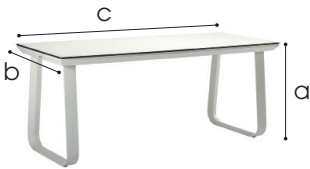

Salt Dinner

Dining table in aluminium

Dimensions

- a 74 cm
- b 70 cm
- c 180 cm

Frame

- ✓ Material aluminium (Quality:6063 / hardness: 11-13)
- ✓ Coating Textured powder coating

Features

- ✓ In - and outdoor use
- ✓ Removable legs
- ✓ Legs are attached with a screw system
- ✓ Table tops are interchangeable but can also be fixed permanently

Colours

Frame

White

Black

Table tops

Bamboo

- ✓ Material Bamboo
Bamboo is 27% stronger than oak and 50% more water-resistant
Insect- and mould resistant, no knots
Not treated
- ✓ Surface Natural (optional: lacquer coating)
- ✓ Dimensions 1800 x 700 x 20 mm
- ✓ Indoor use

Hardcore

- ✓ Material
- ✓ Dimensions
- ✓ Colour

Laminated hardcore compact: in- and outdoor use
1800 x 700 x 12 mm

Chipboard

- ✓ Material
- ✓ Dimensions
- ✓ Colour

Melamine faced chipboard 18 mm for indoor use
1800 x 700 x 18 mm
MFCA18

Cleaf

- ✓ Material
- ✓ Dimensions
- ✓ Colour

Melamine faced chipboard 10 mm for indoor use
1800 x 700 x 10 mm

Add-ons

Trolley

- ✓ Material
- ✓ Coating
- ✓ Features

Steel
hammerscale grey coating
fitted with vulcanised wheels
2 braked swing-wheels + 2 fixed wheels
stores 10 tables + table tops
3 functions: transportation, storage and protection