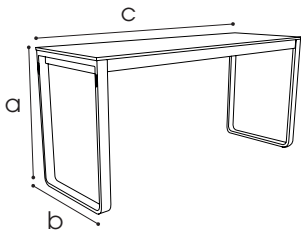

Salt Set

Table in aluminium

Dimensions

- a 74 & 110 cm
- b 70 cm
- c 180 cm

Frame

- ✓ Material aluminium (Quality:6063 / hardness: 11-13)
- ✓ Coating textured powder coating

Features

- ✓ In - and outdoor use
- ✓ 2 sets of legs to create a dinner table OR party table
- ✓ Removable legs
- ✓ Legs are attached with a screw system
- ✓ One table top included
- ✓ Table tops are interchangeable but can also be fixed permanently

Colours

Frame

White

Black

Table tops

Bamboo

- ✓ Material Bamboo
Bamboo is 27% stronger than oak and 50% more water-resistant
Insect- and mould resistant, no knots
Not treated
- ✓ Surface Natural (optional: lacquer coating)
- ✓ Dimensions 1800 x 700 x 20 mm
- ✓ Indoor use

Hardcore

- ✓ Material
- ✓ Dimensions
- ✓ Colour

Laminated hardcore compact: in- and outdoor use
1800 x 700 x 12 mm

Chipboard

- ✓ Material
- ✓ Dimensions
- ✓ Colour

Melamine faced chipboard 18 mm for indoor use
1800 x 700 x 18 mm
MFCA18

Cleaf

- ✓ Material
- ✓ Dimensions
- ✓ Colour

Melamine faced chipboard 10 mm for indoor use
1800 x 700 x 10 mm

Add-ons

Trolley

- ✓ Material
- ✓ Coating
- ✓ Features

Steel
hammerscale grey coating
fitted with vulcanised wheels
2 braked swing-wheels + 2 fixed wheels
stores 10 tables + table tops
3 functions: transportation, storage and protection