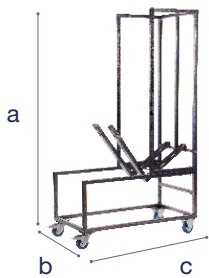

Trolley Stackchairs

Trolley for June, Jade, Trix & Scala
stackchair

Dimensions

a 183 cm
b 56 cm
c 105 cm

Frame

- ✓ Material Steel
- ✓ Coating Hammerscale grey powdercoating

Features

- ✓ Fitted with vulcanised wheels, diam 100 mm or 125 mm
- ✓ 2 braked swing-wheels + 2 fixed wheels
- ✓ 3 functions: to transport, to store and protect
- ✓ Can hold 15 - 20 chairs, depending the type of chair
- ✓ Knock-down trolley