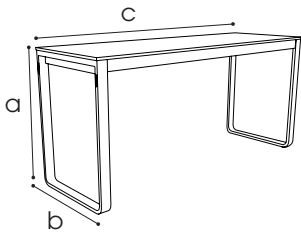

Salt Grande

Table in aluminium

Dimensions

- a 110 cm
- b 70 cm
- c 180 cm

Frame

- ✓ Material aluminium (Quality:6063 / hardness: 11-13)
- ✓ Thickness ...
- ✓ Coating textured powder coating

Features

- ✓ In - and outdoor use
- ✓ Removable legs
- ✓ Legs are attached with a screw system
- ✓ Table tops are interchangeable but can also be fixed permanently

Colours

Frame

White

Black

Table tops

Bamboo

- ✓ Material Bamboo
Bamboo is 27% stronger than oak and 50% more water-resistant
Insect- and mould resistant, no knots
Not treated
- ✓ Surface Natural (optional: lacquer coating)
- ✓ Dimensions 1800 x 700 x 20 mm
- ✓ Indoor use

Hardcore

- ✓ Material
- ✓ Dimensions
- ✓ Colour

Laminated hardcore compact: in- and outdoor use
1800 x 700 x 12 mm

white

black

Chipboard

- ✓ Material
- ✓ Dimensions
- ✓ Colour

Melamine faced chipboard 18 mm for indoor use
1800 x 700 x 18 mm
MFCA18

Alpine
White
(AWH)

Black
(BLA)

Cleaf

- ✓ Material
- ✓ Dimensions
- ✓ Colour

Melamine faced chipboard 10 mm for indoor use
1800 x 700 x 10 mm

matrix
LM08

nadir
FB33

nadir
FB34