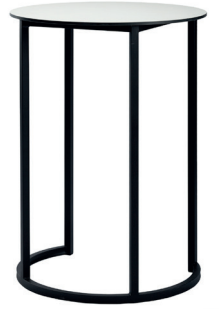

Kubo Curve

Powder-coated aluminium stackable party table

Dimensions

a 80 cm
b 110 cm

Frame

- ✓ Aluminium lightweighted 2 mm
- ✓ Tube size 30 x 30 mm
- ✓ Coating powdercoating for outdoor use

Features

- ✓ Stackable
- ✓ Interchangeable tabletops
- ✓ In & outdoor use
- ✓ Foot protectors

Colours

White

Black

Rose

Table tops

Hardcore

- ✓ Material Laminated hardcore compact: in- & outdoor use
- ✓ Dimensions dia 80 x 12 mm
- ✓ Colour

white

black

Trolley

- | | |
|--------------|---|
| ✓ Material | Steel |
| ✓ Dimensions | ... |
| ✓ Coating | Hammerscale grey powdercoating |
| ✓ Features | <ul style="list-style-type: none">• Stores 10 tables (tabletops included)• Fitted with vulcanised wheels, 125 mm dia• 2 braked swing-wheels + 2 fixed wheels• 3 functions: transportation - storage - protection |