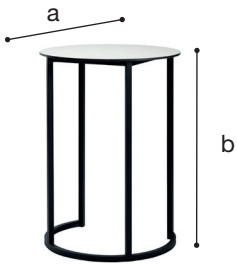

Kubo Curve

Powder-coated aluminium stackable party table

Dimensions

a 80 cm
b 110 cm

Frame

- ✓ Aluminium lightweighted 2 mm
- ✓ Tube size 30 x 30 mm
- ✓ Coating powdercoating for outdoor use

Features

- ✓ Stackable
- ✓ Interchangeable tabletops
- ✓ In & outdoor use
- ✓ Foot protectors

Colours

White

Black

Rose

Table tops

Hardcore

- ✓ Material Laminated hardcore compact: in- & outdoor use
- ✓ Dimensions dia 80 x 12 mm
- ✓ Colour

white

black

Trolley

- | | |
|--------------|---|
| ✓ Material | Steel |
| ✓ Dimensions | ... |
| ✓ Coating | Hammerscale grey powdercoating |
| ✓ Features | <ul style="list-style-type: none">• Stores 10 tables (tabletops included)• Fitted with vulcanised wheels, 125 mm dia• 2 braked swing-wheels + 2 fixed wheels• 3 functions: transportation - storage - protection |