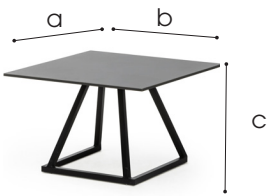

Linea Lounge

Powder-coated aluminium stackable lounge table

Dimensions

- a different table top sizes
- b different table top sizes
- c 45 cm

Frame

- ✓ Aluminium lightweight 2 mm
- ✓ Tube size 30x30 mm
- ✓ Dimension frame 47x43 cm (WxH)
- ✓ Coating Polyester TGIC powder coating for outdoor use

Features

- ✓ Stackable
- ✓ Interchangeable tabletops
- ✓ In & outdoor use
- ✓ Foot protectors
- ✓ Handy screw system to exchange tabletops: no screwdrivers required

Frame Colours

Table top dimensions

70x70 cm

80x80 cm

ø 80 cm

* 2 Linea Lounge frames
120x80 cm

Table top materials

HPL	MFCA	MFFA	BAMBOO	ELM.NAT
Laminated hardcore compact 12 mm	Chipboard melamine faced 18 or 25 mm ABS edge 2 mm	Fingerprint proof MDF melamine 18 mm ABS edge 1 mm	Natural bamboo wood 20 mm	Natural elm wood 25 mm
IN- AND OUTDOOR USE	INDOOR USE ONLY	INDOOR USE ONLY	INDOOR USE ONLY	INDOOR USE ONLY

Table tops

Decor HPL

- ✓ Material Laminated hardcore compact
- ✓ Dimensions 70x70, 80x80, 120x80 or diam. 80 cm
- ✓ Thickness 12 mm

Colours

White (WHI)

Black (BLA)

Concrete (CON)

Rust (RUS)