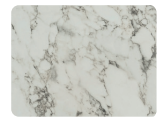

80x80 cm

ø 80 cm

* 2 Linea Lounge frames
120x80 cm

Table top materials

HPL	MFCA	MFFA	BAMBOO	ELM.NAT
Laminated hardcore compact 12 mm	Chipboard melamine faced 18 or 25 mm ABS edge 2 mm	Fingerprint proof MDF melamine 18 mm ABS edge 1 mm	Natural bamboo wood 20 mm	Natural elm wood 25 mm
IN- AND OUTDOOR USE	INDOOR USE ONLY	INDOOR USE ONLY	INDOOR USE ONLY	INDOOR USE ONLY

Table tops

Decor HPL

- ✓ Material Laminated hardcore compact
- ✓ Dimensions 70x70, 80x80, 120x80 or diam. 80 cm
- ✓ Thickness 12 mm

Colours

White (WHI)

Black (BLA)

Concrete (CON)

Rust (RUS)

Oak (OAK)

White Marble (WMA)

Chipboard Melamine MFCA

- ✓ Material Melamine faced chipboard
- ✓ Dimensions 70x70, 80x80, 120x80 or diam. 80cm
- ✓ Thickness 18 mm

Colours

White (WHI)

Black (BLA)

Oak Dark Brown (OAK.BRO)

Carrare Marble Grey (CMG)

Carrare Marble White (CMW)

Oak Natural (OAK.NAT)

Amazone (AMA)

Ferru (FER)

Gold (GOL)

MDF Melamine MFFA

- ✓ Material Fingerprint proof MDF Melamine chipboard
- ✓ Dimensions 70x70, 80x80, 120x80 or diam. 80 cm
- ✓ Thickness 18 mm