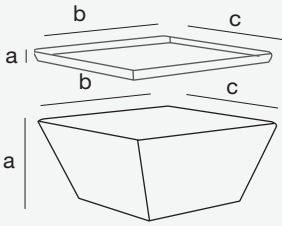

### Trolley

- ✓ Material Steel
- ✓ Coating Hammerscale grey powdercoating
- ✓ Dimensions a 1580 - b 1050 - c 770 mm
- ✓ Features
  - Stores 5 conic lounge + seats + table tops
  - Fitted with vulcanised wheels, 125 mm dia
  - 2 braked swing-wheels + 2 fixed wheels
  - 3 functions: transportation - storage - protection

### Insert tray & frame

- ✓ Material Polyethylene tray  
Steel frame
- ✓ Dimensions Tray: a 250 mm - b 670 mm - c 670 mm  
Frame: a 250 mm - b 670 mm - c 670 mm
- ✓ Colour