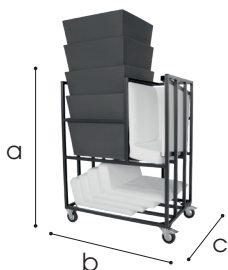

Trolley

- ✓ Material Steel
- ✓ Coating Hammerscale grey powdercoating
- ✓ Dimensions a 1580 - b 1050 - c 770 mm
- ✓ Features
  - Stores 5 conic lounge + seats + table tops
  - Fitted with vulcanised wheels, 125 mm dia
  - 2 braked swing-wheels + 2 fixed wheels
  - 3 functions: transportation - storage - protection