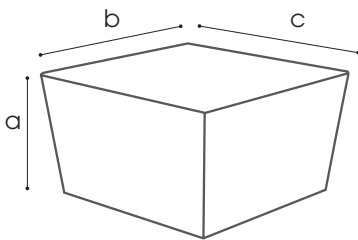

## Dimensions

a 40 cm  
b 70 cm  
c 70 cm

## Features

- ✓ Thickness 0,5cm
- ✓ Material polyethylene
- ✓ Top plexi opal 67x67x0,5cm
- ✓ In- and outdoor use
- ✓ UV- and water-resistant, lightweight
- ✓ Stackable: 5 pcs high
- ✓ Wide range of add-ons available
- ✓ Slight deviations in size and curvature of the sides are normal.  
This is due to the rotary mould production process

### Trolley

- ✓ Material Steel
- ✓ Coating Hammerscale grey powdercoating
- ✓ Dimensions a 1580 - b 1050 - c 770 mm
- ✓ Features
  - Stores 5 conic lounge + seats + table tops
  - Fitted with vulcanised wheels, 125 mm dia
  - 2 braked swing-wheels + 2 fixed wheels
  - 3 functions: transportation - storage - protection