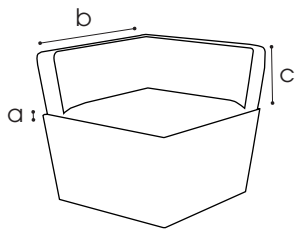

## Dimensions

a 40 cm  
b 70 cm  
c 70 cm

### XL Seat

- ✓ Material Faux leather outdoor, CRIB 5/M 2  
Sunbrella outdoor + Quick dry foam
- ✓ Dimensions a 45 mm - b 125 mm - c 360 mm

### Seat

- ✓ Material Faux leather outdoor  
Sunbrella outdoor + Quick dry foam
- ✓ Dimensions a 45 mm - b 700 mm - c 700 mm

### XL Seat corner

- ✓ Material Faux leather outdoor  
Sunbrella outdoor + Quick dry foam
- ✓ Dimensions a 45 mm - b 125 mm - c 360 mm