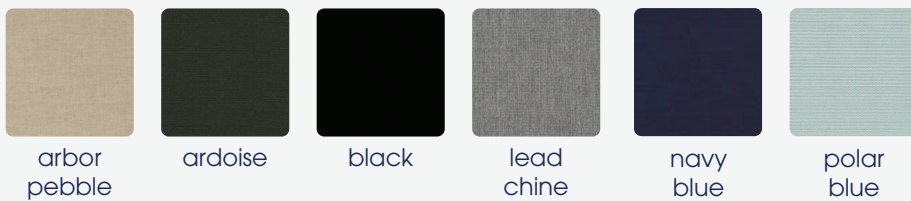

Faux Leather

Sunbrella Solids & Stripes fabrics for outdoor use