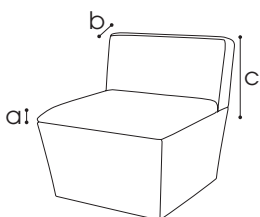

Add-ons

XL Seat

- ✓ Material Faux leather outdoor, CRIB 5/M 2
  Sunbrella outdoor + Quick dry foam
- ✓ Dimensions a 45 mm - b 125 mm - c 360 mm