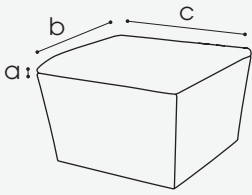

Seat

- ✓ Material Faux leather outdoor
  Sunbrella outdoor + Quick dry foam
- ✓ Dimensions a 45 mm - b 700 mm - c 700 mm