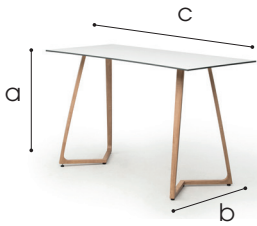

Wings Grande

Party table in aluminium with oak decor

Dimensions

a 110 cm
b 80 cm
c 180 cm

Frame

- ✓ Material aluminium (Quality:6063 / hardness: 11-13)
- ✓ Coating oak decor

Features

- ✓ In - and outdoor use
- ✓ Easy to install: no screwdrivers required
- ✓ Adjustable feet

Colours

Frame

Oak

Table tops

Bamboo

- ✓ Material Bamboo caramel
Bamboo is 27% stronger than oak and 50% more water-resistant
Insect- and mould resistant, no knots
Not treated
- ✓ Surface Natural (optional: lacquer coating)
- ✓ Dimensions 1800 x 800 x 20 mm
- ✓ Indoor use

Hardcore

- ✓ Material
- ✓ Dimensions
- ✓ Colour

Laminated hardcore compact: outdoor use
1800 x 800 x 12 mm

Chipboard

- ✓ Material
- ✓ Dimensions
- ✓ Colour

Melamine faced chipboard 18 mm for indoor use
1800 x 800 x 18 mm
MFCA18

Cleaf

- ✓ Material
- ✓ Dimensions
- ✓ Colour

Melamine faced chipboard for indoor use
1800 x 800 x 10 mm

Add-ons

Trolley

- ✓ Material
- ✓ Features

hammerscale grey coating
fitted with vulcanised wheels, diam 16 cm
2 braked swing-wheels + 2 fixed wheels
stores 10 tables
3 functions: transportation, storage and protection