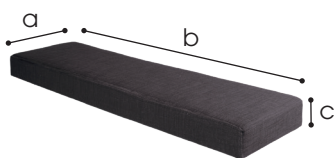

## Dimensions

- a 35 cm
- b 121 cm
- c 46 cm

## Colours

White

Black

### Seats

- ✓ Dimensions
 

Fabrics	a 35 cm - b 35 cm - c 8 cm
Hardcore	a 35 cm - b 35 cm - c 8 cm
- ✓ Material
 

Linen	indoor use
Faux leather	indoor use
Hardcore	in- & outdoor use
Sunbrella	in- & outdoor use