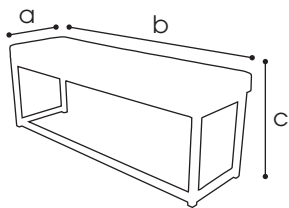

## Dimensions

- a 35 cm
- b 121 cm
- c 46 cm

## Frame

- ✓ Steel 1,2 mm
- ✓ Tube size
  - Legs: 30x30 mm
  - Bottom crossbar 30x25 mm
  - Top tube 30x30 mm

### Seats

- ✓ Dimensions
 

Fabrics	a 35 cm - b 35 cm - c 8 cm
Hardcore	a 35 cm - b 35 cm - c 8 cm
- ✓ Material
 

Linen	indoor use
Faux leather	indoor use
Hardcore	in- & outdoor use
Sunbrella	in- & outdoor use