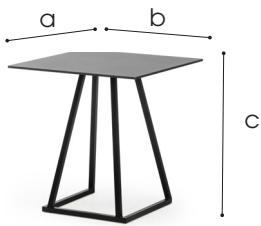

## Dimensions

- a different table top sizes
- b different table top sizes
- c 74 cm

## Frame

- ✓ Aluminium lightweight 2 mm
- ✓ Tube size 30x30 mm
- ✓ Dimension frame 47x72 cm (WxH)
- ✓ Coating Polyester TGIC powder coating for outdoor use

## Table top dimensions

70x70 cm

80x80 cm

ø 80 cm

\* 2 Linea Lounge frames  
120x80 cm

#### Trolley for Linea tables

- ✓ Material Steel
- ✓ Dimensions 127x89x128 cm
- ✓ Coating Hammerscale grey powdercoating
- ✓ Features Stores 10 tables (tabletops included)  
Fitted with vulcanised wheels, 125 mm dia  
2 braked swing-wheels + 2 fixed wheels  
3 functions: transportation - storage - protection