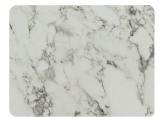

#### Colours

White (WHI)

Black (BLA)

Concrete (CON)

Rust (RUS)

Oak (OAK)

White Marble (WMA)

#### Chipboard Melamine MFCA

- ✓ Material Melamine faced chipboard
- ✓ Dimensions 70x70, 80x80, 120x80 or diam. 80cm
- ✓ Thickness 18 mm