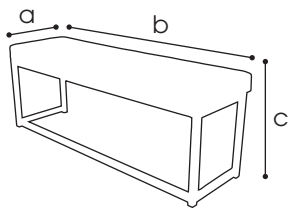

Kubo Love

Powder-coated steel lounge bench
with removable seat

Dimensions

- a 35 cm
- b 121 cm
- c 46 cm

Frame

- ✓ Steel 1,2 mm
- ✓ Tube size
 - Legs: 30x30 mm
 - Bottom crossbar 30x25 mm
 - Top tube 30x30 mm

Colours

White

Black

Add-ons

Seats

- ✓ Dimensions
 - Linen a 35 cm - b 35 cm - c 8 cm
 - Hardcore a 35 cm - b 35 cm - c 8 cm
- ✓ Material
 - Linen
 - Faux leather
 - Hardcore
 - Sunbrella

Linen

anthracite