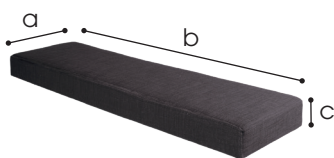

Kubo Love

Powder-coated steel lounge bench
with removable seat

Dimensions

- a 35 cm
- b 121 cm
- c 46 cm

Frame

- ✓ Steel 1,2 mm
- ✓ Tube size
 - Legs: 30x30 mm
 - Bottom crossbar 30x25 mm
 - Top tube 30x30 mm

Features

- ✓ Adjustable black plastic feet
- ✓ Aluminium footrest fixed with 2 screws

Certificates

- ✓ Linen fabric: EN ISO 12947-2: 1998, Martindale
- ✓ Faux leather: EN ISO 12947-2: 1998, Martindale
- ✓ Dickson fabric: M1

Colours

White

Black

Add-ons

Seats

- ✓ Dimensions
 - Linen a 35 cm - b 35 cm - c 8 cm
 - Hardcore a 35 cm - b 35 cm - c 8 cm
- ✓ Material
 - Linen
 - Faux leather
 - Hardcore
 - Sunbrella

Linen

anthracite

blue

lime

red

black

Faux leather

white

black

Bamboo