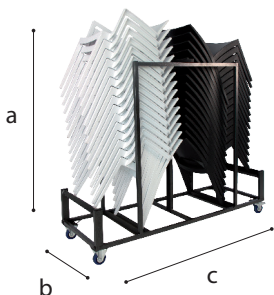

Colours

Anthracite

Mustard

Sand

Add ons

Trolley

- ✓ Material Steel
- ✓ Coating Hammerscale grey powdercoating
- ✓ Dimensions a 149,5 - b 66 - c 180 cm
- ✓ Features
 - Stores 30 chairs
 - Fitted with vulcanised wheels, diam 10 cm
 - 2 braked swing-wheels + 2 fixed wheels
 - 3 functions: transportation, storage and protection