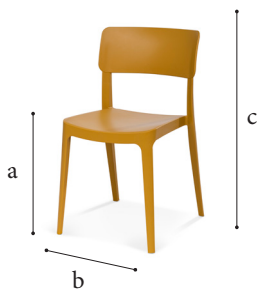

Capri

Stackable chair in polypropylene for in- & outdoor use

Dimensions

- a 46 cm
- b 44 cm
- c 81,5 cm
- ⌘ 41,5 cm
- 3 kg

Frame

- ✓ Material polypropylene

Seat/back

- ✓ Material polypropylene

Features

- ✓ Indoor & outdoor use (-10° till + 60°)
- ✓ Stackable: 8 high (15 in a trolley/plt: 24 pcs)
- ✓ Easy to clean (water & soap)
- ✓ UV-resistant
- ✓ Lightweight
- ✓ Impact resistant
- ✓ Anti static

Colours

Anthracite

Mustard

Sand

Add ons

Trolley

- ✓ Material Steel
- ✓ Coating Hammerscale grey powdercoating
- ✓ Dimensions a 149,5 - b 66 - c 180 cm
- ✓ Features
 - Stores 30 chairs
 - Fitted with vulcanised wheels, diam 10 cm
 - 2 braked swing-wheels + 2 fixed wheels
 - 3 functions: transportation, storage and protection