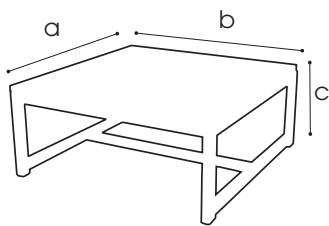

Kubo Lounge

Powder-coated steel lounge table with tabletop

Dimensions

- a 70 cm
- b 70 cm
- c 30 cm

Frame

- ✓ Steel 1,2 mm
- ✓ Tube size 30 x 30 mm
- ✓ Coating powdercoating white

Features

- ✓ Knock - down table
- ✓ Indoor use
- ✓ Interchangeable tabletops

Colours

White

Tabletops

Bamboo

- ✓ Material Bamboo
Bamboo is 27% stronger than oak and 50% more water-resistant
Insect- and mould resistant, no knots
Not treated
- ✓ Dimensions 1200 x 700 x 20 mm
- ✓ Surface Naturel (optional lacquer coating)
- ✓ Indoor use

Hardcore

✓ Material

Laminated hardcore compact 12 mm for in- & out door use

✓ Dimensions

700 x 700 x 12 mm

✓ Colour

Chipboard

✓ Material

Melamine faced chipboard 18 mm for indoor use

✓ Dimensions

700 x 700 x 18 mm

✓ Colour

Cleaf

✓ Material

Melamine faced chipboard 10 mm for indoor use

✓ Dimensions