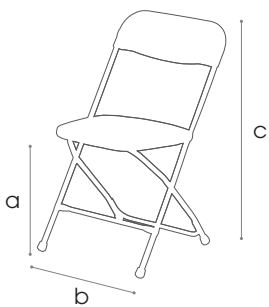

Europa

Steel folding chair

Dimensions

a	45 cm
b	39 cm
c	80 cm
●●	3,35 kg
fl	39 cm

Seat/Back

- ✓ Material polypropylene (UV-resistant)
- ✓ Reinforced seat
- ✓ Holes in seat for water-drainage
- ✓ Back secured to the frame with rivets

Frame

- ✓ Material Steel
- ✓ Coating epoxy powder coating
- ✓ Dimension tube diam 19x1,2 mm

Certificates

- ✓ EN 16139:2013

Features

- ✓ Reinforcement bar between front and back legs
- ✓ Legs are fitted with sustainable caps
- ✓ Support ribs for extra strength
- ✓ Stackable: 75 high
- ✓ The design ensures that the folded chairs form a unity when stacked and shipped

White

Black

Epoxy grey

* Not all combinations are possible. Check your current pricelist.

Add-ons

Trolley

- ✓ Material Steel
- ✓ Coating Hammerscale grey powdercoating
- ✓ Dimensions 25 chairs: a 197 x b 70 x c 153 cm
50 chairs: a 160 x b 45 x c 104 cm
- ✓ Features Fitted with vulcanised wheels, diam 10 cm
2 braked swing-wheels + 2 fixed wheels
3 functions: transportation, storage and protection
- ✓ Knock down

Connectors

✓ Dimensions

dia 19 mm