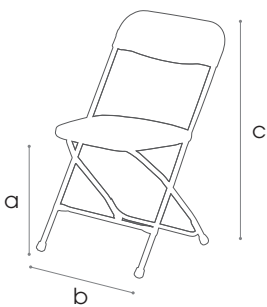

Europa Connect

Steel folding chair

Dimensions

a	45 cm
b	39 cm
c	80 cm
●●	3,35 kg
fl	39 cm

Seat/Back

- ✓ Material polypropylene (UV-resistant)
- ✓ Reinforced seat
- ✓ Holes in seat for water-drainage
- ✓ Back secured to the frame with rivets

Frame

- ✓ Material Steel
- ✓ Coating epoxy powder coating
- ✓ Dimension tube diam 19x1,2 mm

Certificates

- ✓ EN 16139:2013

Features

- ✓ Reinforcement bar between front and back legs
- ✓ Legs are fitted with sustainable caps
- ✓ Support ribs for extra strength
- ✓ Stackable: 75 high
- ✓ The design ensures that the folded chairs form a unity when stacked and shipped

Colours

Seat/back

Black

Frame

Epoxy grey

Add-ons

Trolley

- ✓ Material Steel
- ✓ Coating Hammerscale grey powdercoating
- ✓ Dimensions 25 chairs: a 197 x b 70 x c 153 cm
50 chairs: a 160 x b 45 x c 104 cm
- ✓ Features Fitted with vulcanised wheels, diam 10 cm
2 braked swing-wheels + 2 fixed wheels
3 functions: transportation, storage and protection
- ✓ Knock down