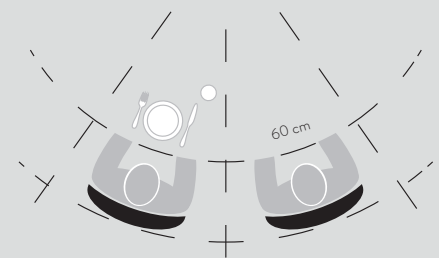

## Dimensions

- a different table top sizes
- b different table top sizes
- c 74 cm

## Frame

- ✓ Material Polypropylene
- ✓ Thickness 5 mm
- ✓ Dimension frame 56x109 cm (WxH)

## Features

- ✓ Stackable: 10pcs
- ✓ Interchangeable tabletops
- ✓ In & outdoor use, UV- and waterresistant
- ✓ Handy built-in turn & click system: no screwdrivers required

## Table top dimensions

80x80 cm

ø 80 cm

ø 120 cm

**Table top materials**

HPL	MFFA
Laminated hardcore compact	Fingerprint proof
12 mm	MDF melamine
	18 mm
	ABS edge 1 mm
IN- AND OUTDOOR USE	INDOOR USE ONLY

**Add-ons**