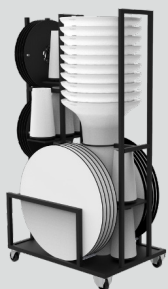

**Decor HPL**

- ✓ Material Laminated hardcore compact
- ✓ Dimensions 80x80, diam. 80 or diam. 120 cm
- ✓ Thickness 12 mm

**Colours**

White (WHI)

Black (BLA)

Concrete (CON)

Rust (RUS)

Oak (OAK)

Blue (BLU)

Green (GRE)

Red (RED)

**Add-ons**

**Trolley for Vase tables**

- ✓ Material Steel
- ✓ Dimensions 111x79x173 cm (LxWxH)
- ✓ Coating Hammerscale grey powdercoating
- ✓ Features Stores 10 tables (tabletops included)
- Fitted with vulcanised wheels, 125 mm dia
- 2 braked swing-wheels + 2 fixed wheels
- 3 functions: transportation - storage - protection