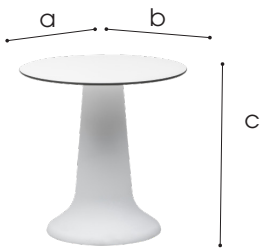

## Dimensions

- a different table top sizes
- b different table top sizes
- c 74 cm

## Frame

- ✓ Material Polypropylene
- ✓ Thickness 5 mm
- ✓ Dimension frame 56x109 cm (WxH)

## Table top dimensions

80x80 cm

ø 80 cm

ø 120 cm

**Table top materials**

HPL	MFFA
Laminated hardcore compact	Fingerprint proof
12 mm	MDF melamine
	18 mm
	ABS edge 1 mm
IN- AND OUTDOOR USE	INDOOR USE ONLY

**Add-ons**

Blue (BLU)

Green (GRE)

Red (RED)

**Add-ons**

**Trolley for Vase tables**

- ✓ Material Steel
- ✓ Dimensions 111x79x173 cm (LxWxH)
- ✓ Coating Hammerscale grey powdercoating
- ✓ Features Stores 10 tables (tabletops included)
- Fitted with vulcanised wheels, 125 mm dia
- 2 braked swing-wheels + 2 fixed wheels
- 3 functions: transportation - storage - protection