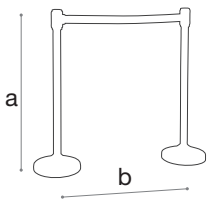

# Flair

Post in stainless steel

## Dimensions

a 100 cm  
b 200 cm  
●● 11 kg

## Frame

- ✓ Material polished stainless steel or brushed stainless steel
- ✓ Dimensions tube post diam. 50 x 1mm
- ✓ Dimensions tube foot diam. 310 x 1mm

## Trolley

- ✓ Material Steel
- ✓ Coating Hammerscale grey powdercoating
- ✓ Dimensions 170 x 120 x 76cm
- ✓ Features
  - Stores 16 posts
  - Fitted with vulcanised wheels, 125 mm dia
  - 2 braked swing-wheels + 2 fixed wheels
  - 3 functions: transportation - storage - protection