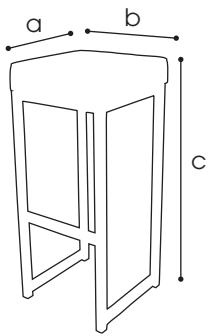

Kubo Bar

Powder-coated steel barstool
with interchangeable seat

Dimensions

- a 35 cm
- b 35 cm
- c 79 cm

Frame

- ✓ Steel
- ✓ Tube size 25 x 25 mm
- ✓ Coating powdercoating
white or black

Features

- ✓ Black plastic feet
- ✓ Aluminium footrest fixed
with 2 screws
- ✓ Interchangeable seat

Certificates

- ✓ Linen fabric: EN ISO 12947-2: 1998, Martindale
- ✓ Faux leather: EN ISO 12947-2: 1998, Martindale
- ✓ Indoor use

Colours

White

Black

Add-ons

H-Connector

- ✓ Features To stack Kubo Bar

Seats

Bamboo

- ✓ Material Bamboo
Bamboo is 27% stronger than oak and
50% more water-resistant
Insect- and mould resistant, no knots
- ✓ Dimensions 350 x 350 x 20 mm

Fabric

- ✓ Dimensions Fabrics: a 350 mm - b 350 mm - c 80 mm
Hardcore: a 350 mm - b 350 mm - c 12 mm
- ✓ Material Linen indoor
Faux leather indoor
Hardcore in- & outdoor
Sunbrella in- & outdoor