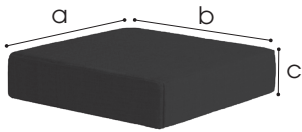

Kubo Bar

Powder-coated steel barstool
with interchangeable seat

Dimensions

- a 35 cm
- b 35 cm
- c 79 cm

Frame

- ✓ Steel
- ✓ Tube size 25 x 25 mm
- ✓ Coating powdercoating
white or black

Features

- ✓ Black plastic feet
- ✓ Aluminium footrest fixed
with 2 screws
- ✓ Interchangeable seat

Certificates

- ✓ Linen fabric: EN ISO 12947-2: 1998, Martindale
- ✓ Faux leather: EN ISO 12947-2: 1998, Martindale
- ✓ Indoor use

Colours

White

Black

Add-ons

H-Connector

- ✓ Features To stack Kubo Bar

Seats

Bamboo

- ✓ Material Bamboo
Bamboo is 27% stronger than oak and
50% more water-resistant
Insect- and mould resistant, no knots
- ✓ Dimensions 350 x 350 x 20 mm

Fabric

- ✓ Dimensions Fabrics: a 350 mm - b 350 mm - c 80 mm
Hardcore: a 350 mm - b 350 mm - c 12 mm
- ✓ Material Linen indoor
Faux leather indoor
Hardcore in- & outdoor
Sunbrella in- & outdoor