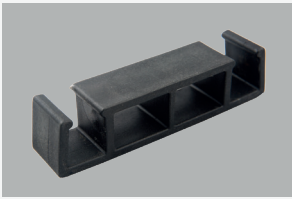

Budget

Stackable steel chair

Dimensions

- a 47 cm
- b 45 cm
- c 95 cm
- 6 kg
- 46,5 cm

Frame

- ✓ Material steel
- ✓ Dimension tube 20 x 20 x 1,1 mm
- ✓ Coating Hammerscale

Seat/Back

- ✓ Density seat 40 kg/m³
- ✓ Density back 32 kg/m³

Frame

Silver

Hammer scale

Epoxy gold

Add ons

Trolley

- ✓ Material Steel
- ✓ Coating Hammerscale grey powdercoating
- ✓ Dimensions a 197 - b 70 - c 153 cm
- ✓ Features Stores 30 chairs
Fitted with vulcanised wheels, diam 12,5 cm
2 braked swing-wheels + 2 fixed wheels
3 functions: transportation, storage and protection

Trolley

- ✓ Material Hammerscale grey coating
- ✓ Features Trolley for 10 stack chairs
3 functions: to transport, store and protect
Fitted with vulcanised wheels

Connector

- ✓ Dimensions 11 x 5.5 x 3 cm
- ✓ Features To connect 2 chairs