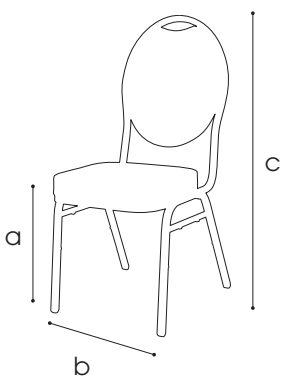

Budget

Stackable steel chair

Dimensions

- a 47 cm
- b 45 cm
- c 95 cm
- 6 kg
- 46,5 cm

Frame

- ✓ Material steel
- ✓ Dimension tube 20 x 20 x 1,1 mm
- ✓ Coating Hammerscale

Seat/Back

- ✓ Density seat 40 kg/m³
- ✓ Density back 32 kg/m³

Frame

Silver

Hammer scale

Epoxy gold

Add ons

Trolley

- ✓ Material Steel
- ✓ Coating Hammerscale grey powdercoating
- ✓ Dimensions a 197 - b 70 - c 153 cm
- ✓ Features Stores 30 chairs
Fitted with vulcanised wheels, diam 12,5 cm
2 braked swing-wheels + 2 fixed wheels
3 functions: transportation, storage and protection

Trolley

- ✓ Material Hammerscale grey coating
- ✓ Features Trolley for 10 stack chairs
3 functions: to transport, store and protect
Fitted with vulcanised wheels

Connector

- ✓ Dimensions 11 x 5.5 x 3 cm
- ✓ Features To connect 2 chairs