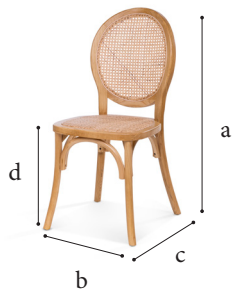

Louis

Stackable wooden chair,

Dimensions

- a 93,5 cm
- b 49,5 cm
- c 46 cm
- d 44 cm
- 5 kg

Frame

- ✓ Material Wood, antique colour

Features

- ✓ Stackable up to 7 (21 pcs in trolley)
- ✓ Lightweight
- ✓ Rustic design
- ✓ High quality
- ✓ Ideal for wedding venues, cafes, events, wineries, ...
- ✓ Changeable seats: choose between rattan or velvet seats

Seat Colours

Rattan

Velvet
creme

Velvet
Pink

Velvet
Gold

Velvet
Green

Velvet
Black

Features Velvet seats

Water-repellent and
fire-retardent

Trolley

- a 150 cm
- b 77 cm
- c 156 cm

Frame

- ✓ Material Steel
- ✓ Coating Hammerscale grey powdercoating

Features

- ✓ Stores 21 chairs
- ✓ Fitted with vulcanised wheels, diam 12,5 cm
- ✓ 2 braked swing-wheels + 2 fixed wheels
- ✓ 3 functions: transportation, storage and protection