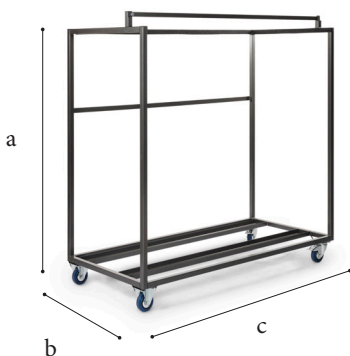

Louis

Stackable wooden chair,

Dimensions

- a 93,5 cm
- b 49,5 cm
- c 46 cm
- d 44 cm
- 5 kg

Frame

- ✓ Material Wood, antique colour

Features

- ✓ Stackable up to 7 (21 pcs in trolley)
- ✓ Lightweight
- ✓ Rustic design
- ✓ High quality
- ✓ Ideal for wedding venues, cafes, events, wineries, ...
- ✓ Changeable seats: choose between rattan or velvet seats

Water-repellent and
fire-retardent

Trolley

- a 150 cm
- b 77 cm
- c 156 cm

Frame

- ✓ Material Steel
- ✓ Coating Hammerscale grey powdercoating

Features

- ✓ Stores 21 chairs
- ✓ Fitted with vulcanised wheels, diam 12,5 cm
- ✓ 2 braked swing-wheels + 2 fixed wheels
- ✓ 3 functions: transportation, storage and protection