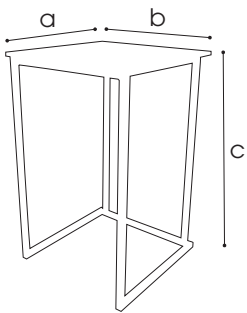

Kubo Smart Alu

Powder-coated aluminium stackable party table

Dimensions

- a 70 cm
- b 70 cm
- c 110 cm

Frame

- ✓ Aluminium lightweight 2 mm
- ✓ Tube size 30 x 30 mm
- ✓ Coating Polyester TGIC powder coating for outdoor use

Features

- ✓ Stackable
- ✓ Protecting U-profile in RVS 304
- ✓ Interchangeable tabletops
- ✓ In & outdoor use
- ✓ Foot protectors

Colours

White

Black

Table tops

Bamboo

- ✓ Material Bamboo
Bamboo is 27% stronger than oak and 50% more water-resistant
Insect- and mould resistant, no knots
Not treated
- ✓ Dimensions 700 x 700 x 20 mm
- ✓ Indoor use

Hardcore

- ✓ Material Laminated hardcore compact 12 mm for in- & out door use
- ✓ Dimensions 700 x 700 x 12 mm
- ✓ Colour
 -  white
 -  black

Chipboard

- ✓ Material Melamine faced chipboard 18 mm for indoor use
- ✓ Dimensions 700 x 700 x 18 mm
- ✓ Colour
 -  Alpine White (AWH)
 -  Black (BLA)

Trolley

- ✓ Material Steel
- ✓ Dimensions 127 x 89 x 128 cm
- ✓ Coating Hammerscale grey powdercoating
- ✓ Features
 - Stores 10 tables (tabletops included)
 - Fitted with vulcanised wheels, 125 mm dia
 - 2 braked swing-wheels + 2 fixed wheels
 - 3 functions: transportation - storage - protection