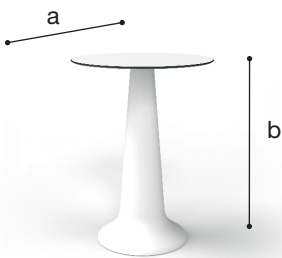

Vase Set

Polypropylene stackable table

Dimensions

a 80 cm
b 110 cm

Features

- ✓ Material Polypropylene
- ✓ Thickness 5 mm
- ✓ In- and outdoor use
- ✓ UV- and waterresistant
- ✓ Lightweight
- ✓ Stackable: 10 pcs
- ✓ Optional Lumen LED

Set

Vase set consists of

Vase party

Vase dinner

Vase lounge

Vase light (Lumen LED not included)

Colours

White

Black

Tabletops

Hardcore

- ✓ Material Laminated hardcore compact 12 mm for in- & outdoor use
- ✓ Dimensions dia. 800 x 12 mm
- ✓ Colours

white

black

Add-ons

Trolley

Lumen LED Light

- ✓ Dimensions diam 95 mm x 41,7 mm
- ✓ Weight 400 g
- ✓ Features Splashproof IP65
Remote control, magnet and plastic holder included
Total LED power 10 W
Beam angle 120°
Charging time 3-5 hours
Battery run time 8-15 hours
Assembly kit included
- ✓ Optional Charging case for 10 Lumen lights
Bluetooth box for Android app
Clamp
DMX controller