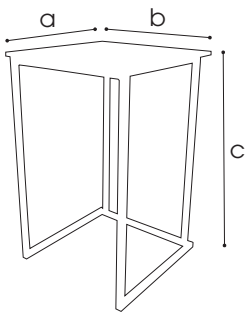

Kubo Smart Alu

Powder-coated aluminium stackable party table

Dimensions

- a 70 cm
- b 70 cm
- c 110 cm

Frame

- ✓ Aluminium lightweight 2 mm
- ✓ Tube size 30 x 30 mm
- ✓ Coating Polyester TGIC powder coating for outdoor use

Features

- ✓ Stackable
- ✓ Protecting U-profile in RVS 304
- ✓ Interchangeable tabletops
- ✓ In & outdoor use
- ✓ Foot protectors

Colours

White

Black

Table tops

Bamboo

- ✓ Material Bamboo
Bamboo is 27% stronger than oak and 50% more water-resistant
Insect- and mould resistant, no knots
Not treated
- ✓ Dimensions 700 x 700 x 20 mm
- ✓ Indoor use

Hardcore

✓ Material

Laminated hardcore compact 12 mm for in- & out door use

✓ Dimensions

700 x 700 x 12 mm

✓ Colour

Chipboard

✓ Material

Melamine faced chipboard 18 mm for indoor use

✓ Dimensions

700 x 700 x 18 mm

✓ Colour

Cleaf

✓ Material

Melamine faced chipboard 10 mm for indoor use

✓ Dimensions