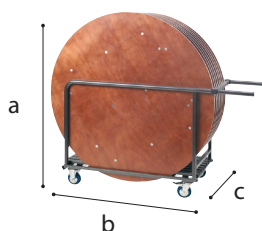

Trolley round tables

Foldable table

Dimensions

a	98 cm
b	125 cm
c	78 cm

Frame

- ✓ Material steel
- ✓ Coating hammerscale grey powdercoating

Features

- ✓ Stores 8 tables
- ✓ Fitted with vulcanised wheels, diam. 12,5 cm
- ✓ 2 braked swing-wheels + 2 fixed wheels
- ✓ 3 functions: transportation, storage and protection