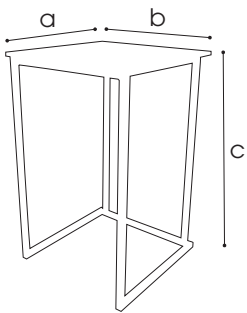

Kubo Smart

Powder-coated steel stackable party table with tabletop

Dimensions

- a 110 cm
- b 70 cm
- c 70 cm

Frame

- ✓ Steel 1,2 mm
- ✓ Tube size 30 x 30 mm
- ✓ Coating Powdercoating white or black

Features

- ✓ Stackable 10 pcs
- ✓ Interchangeable table top
- ✓ Indoor use

Colours

White

Black

Table tops

Bamboo

- ✓ Material Bamboo
Bamboo is 27% stronger than oak and 50% more water-resistant
Insect- and mould resistant, no knots
Not treated
- ✓ Surface Naturel (optional lacquer coating)
- ✓ Dimensions 700 x 700 x 20 mm
- ✓ Indoor use

Hardcore

- ✓ Material Laminated hardcore compact 12 mm for in- & out door use
- ✓ Dimensions 700 x 700 x 12 mm
- ✓ Colour
 - white
 - black

Chipboard

- ✓ Material Melamine faced chipboard 18 mm for indoor use
- ✓ Dimensions 700 x 700 x 18 mm
- ✓ Colour
 - Alpine White (AWH)
 - Black (BLA)

Trolley

- ✓ Material Steel
- ✓ Dimensions 127 x 89 x 128 cm
- ✓ Coating Hammerscale grey powdercoating
- ✓ Features
 - Stores 10 tables (tabletops included)
 - Fitted with vulcanised wheels, 125 mm dia
 - 2 braked swing-wheels + 2 fixed wheels
 - 3 functions: transportation - storage - protection