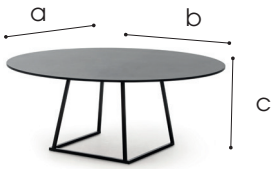

# Linea Dinner XXL

Powder-coated aluminium stackable dinner table

## Dimensions

- a 150 cm or  
dia 180 cm
- b 150 cm
- c 74 cm