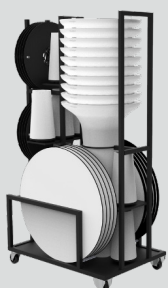

Vase Party

Polypropylene stackable party table

Dimensions

- a different table top sizes
- b different table top sizes
- c 110 cm

Frame

- ✓ Material Polypropylene
- ✓ Thickness 5 mm
- ✓ Dimension frame 56x109 cm (WxH)

Product video

Features

- ✓ Stackable: 10pcs
- ✓ Interchangeable tabletops
- ✓ In & outdoor use, UV- and waterresistant
- ✓ Handy built-in turn & click system: no screwdrivers required

Frame Colours

White

Black

Table top dimensions

80x80 cm

ø 80 cm

Table top materials

HPL	MFFA
Laminated hardcore compact	Fingerprint proof
12 mm	MDF melamine
	18 mm
	ABS edge 1 mm
IN- AND OUTDOOR USE	INDOOR USE ONLY

Add-ons

- Lumen LED light
- Splashproof IP65
- Remote control, magnet and plastic holder incl.
- Total LED power 10W
- Beam angle 120°
- Charging time 3 - 5h
- Battery run time 8 - 15h

Anthracite (ANT)

Blue (BLU)

Green (GRE)

Red (RED)

Add-ons

Trolley for Vase tables

- ✓ Material Steel
- ✓ Dimensions 111x79x173 cm (LxWxH)
- ✓ Coating Hammerscale grey powdercoating
- ✓ Features Stores 10 tables (tabletops included)
Fitted with vulcanised wheels, 125 mm dia
2 braked swing-wheels + 2 fixed wheels
3 functions: transportation - storage - protection