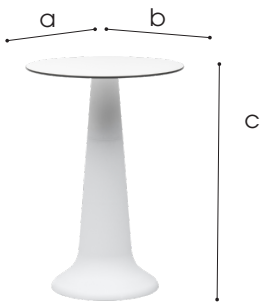

Vase Party

Polypropylene stackable party table

Dimensions

- a different table top sizes
- b different table top sizes
- c 110 cm

Frame

- ✓ Material Polypropylene
- ✓ Thickness 5 mm
- ✓ Dimension frame 56x109 cm (WxH)

Product video

Features

- ✓ Stackable: 10pcs
- ✓ Interchangeable tabletops
- ✓ In & outdoor use, UV- and waterresistant
- ✓ Handy built-in turn & click system: no screwdrivers required

Frame Colours

White

Black

Table top dimensions

80x80 cm

ø 80 cm

Table top materials

HPL	MFFA
Laminated hardcore compact	Fingerprint proof
12 mm	MDF melamine
	18 mm
	ABS edge 1 mm
IN- AND OUTDOOR USE	INDOOR USE ONLY

Add-ons

- Lumen LED light
- Splashproof IP65
- Remote control, magnet and plastic holder incl.
- Total LED power 10W
- Beam angle 120°
- Charging time 3 - 5h
- Battery run time 8 - 15h

*Assembly kit included

Table tops

Decor HPL

- ✓ Material Laminated hardcore compact
- ✓ Dimensions 80x80 or diam. 80 cm
- ✓ Thickness 12 mm

Colours

White (WHI)

Black (BLA)

Concrete (CON)