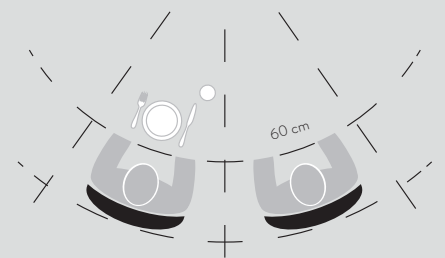

Vase Party

Polypropylene stackable party table

Dimensions

- a different table top sizes
- b different table top sizes
- c 110 cm

Frame

- ✓ Material Polypropylene
- ✓ Thickness 5 mm
- ✓ Dimension frame 56x109 cm (WxH)

Product video

Features

- ✓ Stackable: 10pcs
- ✓ Interchangeable tabletops
- ✓ In & outdoor use, UV- and waterresistant
- ✓ Handy built-in turn & click system: no screwdrivers required

Frame Colours

White

Black

Table top dimensions

80x80 cm

ø 80 cm

Table top materials

HPL	MFFA
Laminated hardcore compact	Fingerprint proof
12 mm	MDF melamine
	18 mm
	ABS edge 1 mm
IN- AND OUTDOOR USE	INDOOR USE ONLY

Add-ons

- Lumen LED light
- Splashproof IP65
- Remote control, magnet and plastic holder incl.
- Total LED power 10W
- Beam angle 120°
- Charging time 3 - 5h
- Battery run time 8 - 15h

*Assembly kit included

Table tops

Decor HPL

- ✓ Material Laminated hardcore compact
- ✓ Dimensions 80x80 or diam. 80 cm
- ✓ Thickness 12 mm

Colours

White (WHI)

Black (BLA)

Concrete (CON)